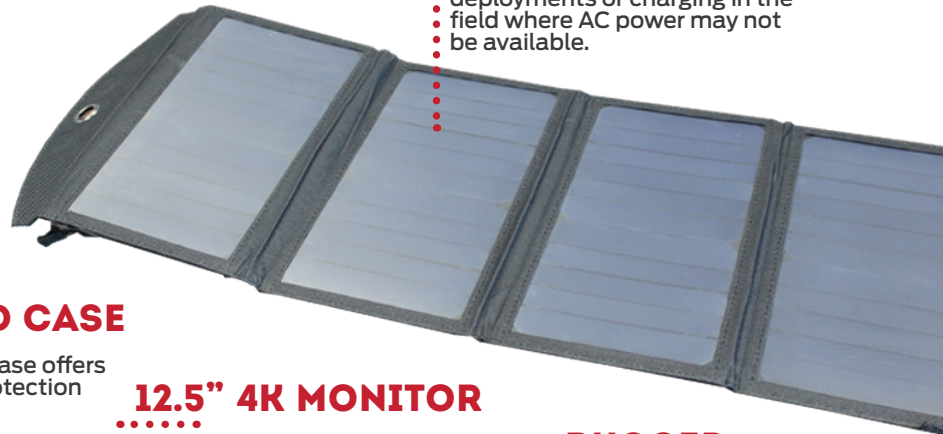

# CODEX

The CSG CoDeX delivers a cost-effective rugged desktop experience anywhere in the field by leveraging the storage, processing power, and connectivity of DeX enabled Samsung smart phones and tablets. This allows you to expand the usability of your smart device, even in rugged environments, and work more efficiently at a fraction of the cost of traditional rugged laptop choices.

## OPTIONAL SOLAR MAT

- Rugged Folding Solar Charging Mat- Allows for extended deployments or charging in the field where AC power may not be available.

## RUGGED CASE

IP67 rugged case offers maximum protection